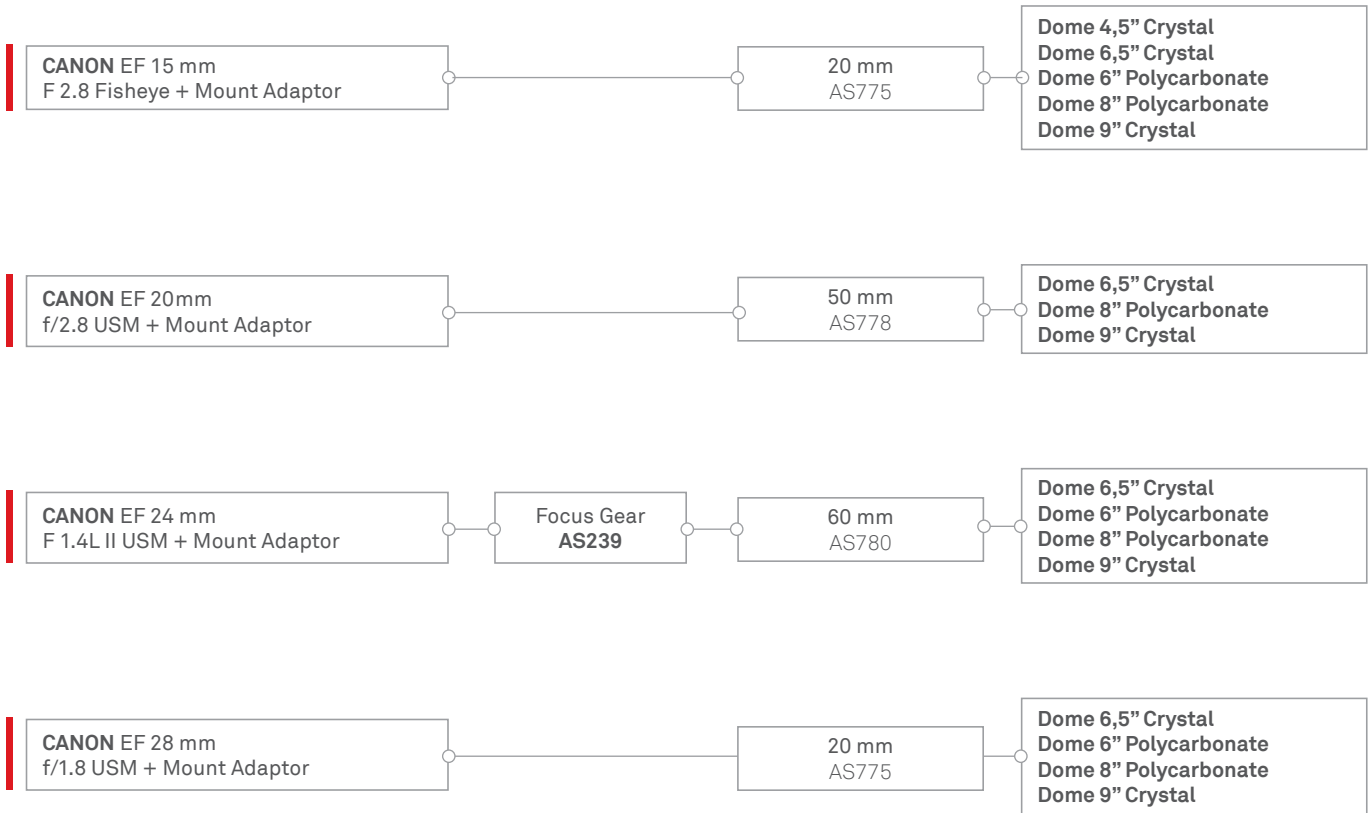

info@isotecnic.it | www.isotecnic.it

Follow us on

Port Chart

If you do not find your lens on this list contact us at the e-mail support@isotecnic.it

Dome 4,5" Crystal -B120 cod. AS770

Dome 6,5" Crystal -B120 cod. AS740
Dome 6" Polycarbonate -B120 cod. AS801