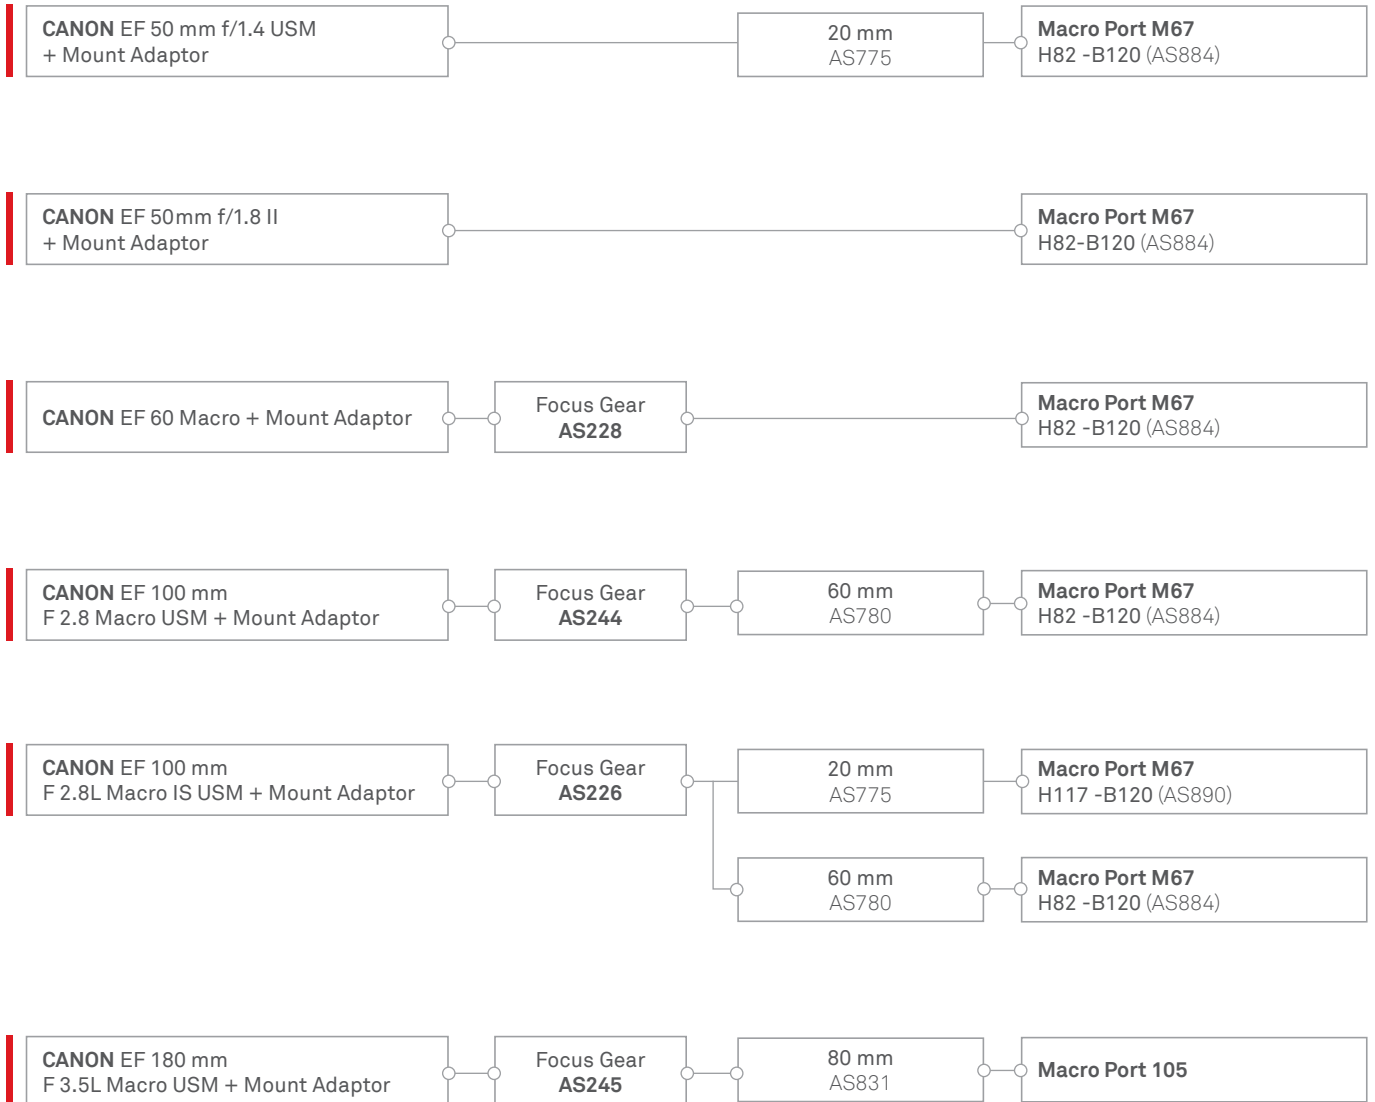

info@isotecnic.it | www.isotecnic.it

Follow us on

Port Chart

If you do not find your lens on this list contact us at the e-mail support@isotecnic.it

Dome 4,5" Crystal -B120 cod. AS770

Dome 6,5" Crystal -B120 cod. AS740
Dome 6" Polycarbonate -B120 cod. AS801