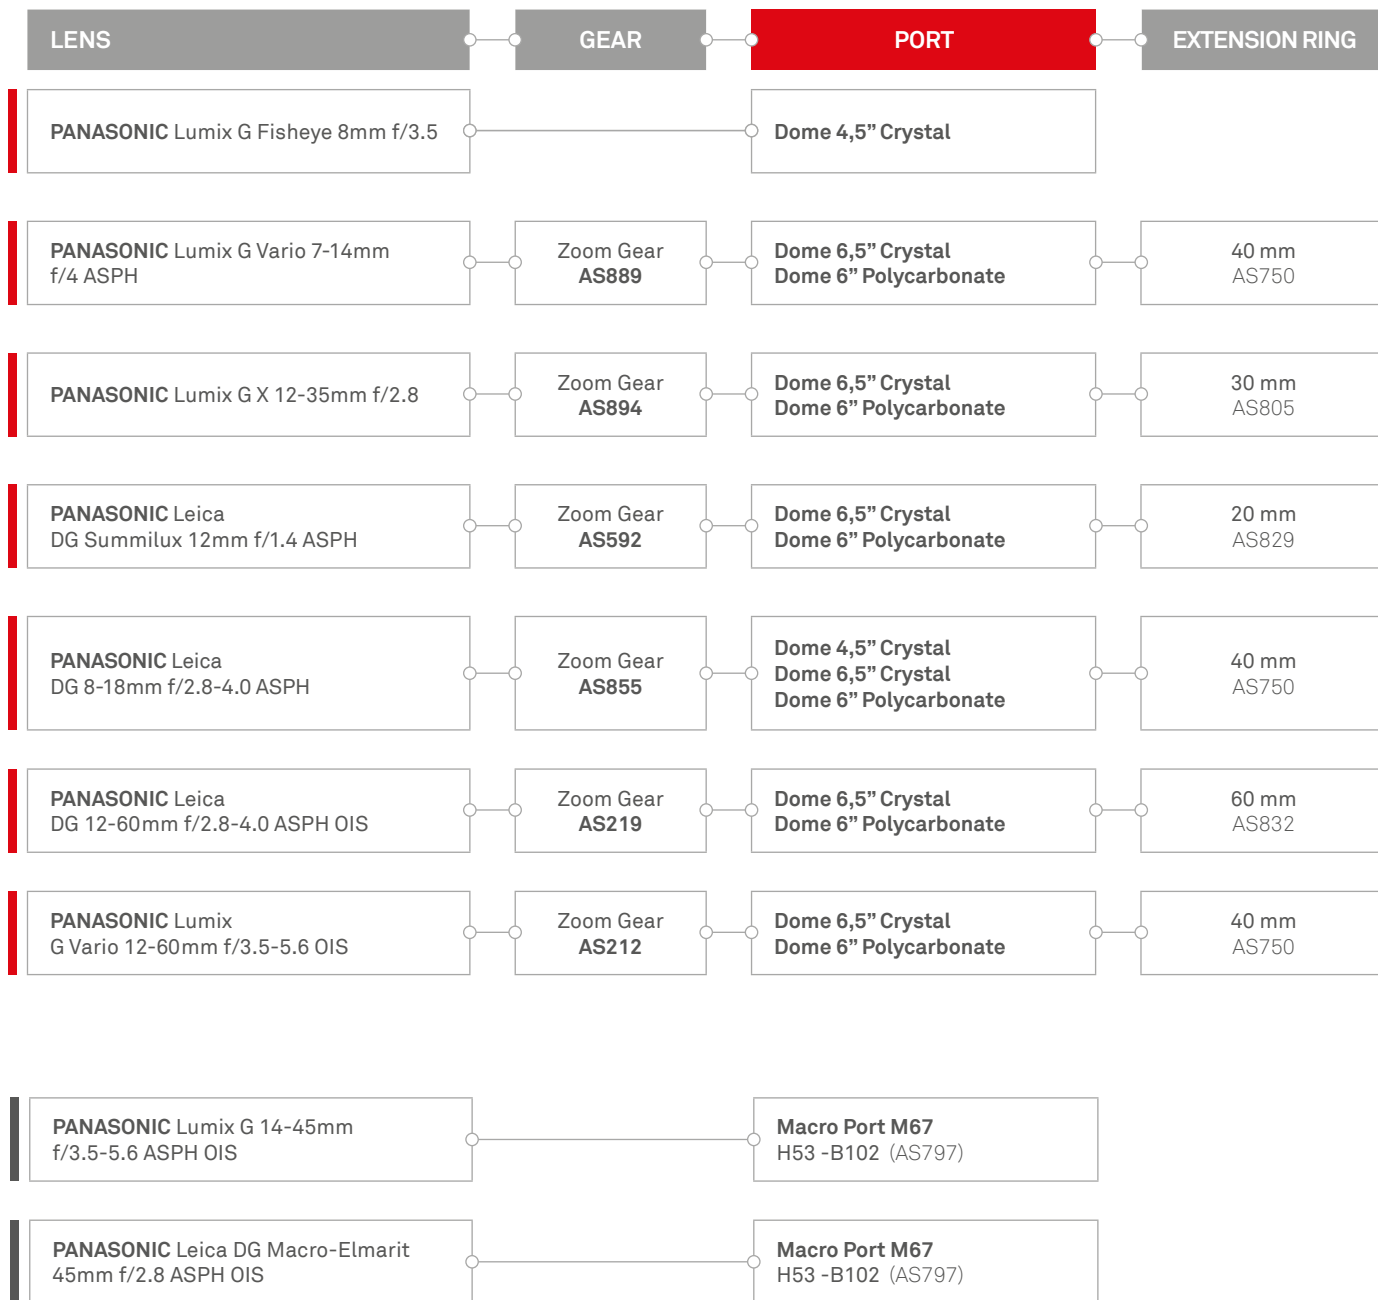

ISOTTA[®]

HOUSINGS and ACCESSORIES
for UNDERWATER PHOTOGRAPHY

PORT CHART

for Panasonic Lumix GH4 and GH5 / DC-GH5S

Panasonic[®]

Last Update 05/06/2020

ISOTECNIC Srl

Via Milano, 177/B | Castelnuovo del Garda | 37014 | Verona | Italia | Partita IVA 04476140233 | Tel. +39 045.6450480

info@isotecnic.it | www.isotecnic.it

Follow us on   

PORT CHART

for Panasonic Lumix GH4 and GH5 / DC-GH5S

Dome 4,5" -B102 cod.AS771
Dome 6,5" Crystal -B102 cod.AS743

Dome 6" Polycarbonate -B102 cod.AS807

ISOTECNIC Srl