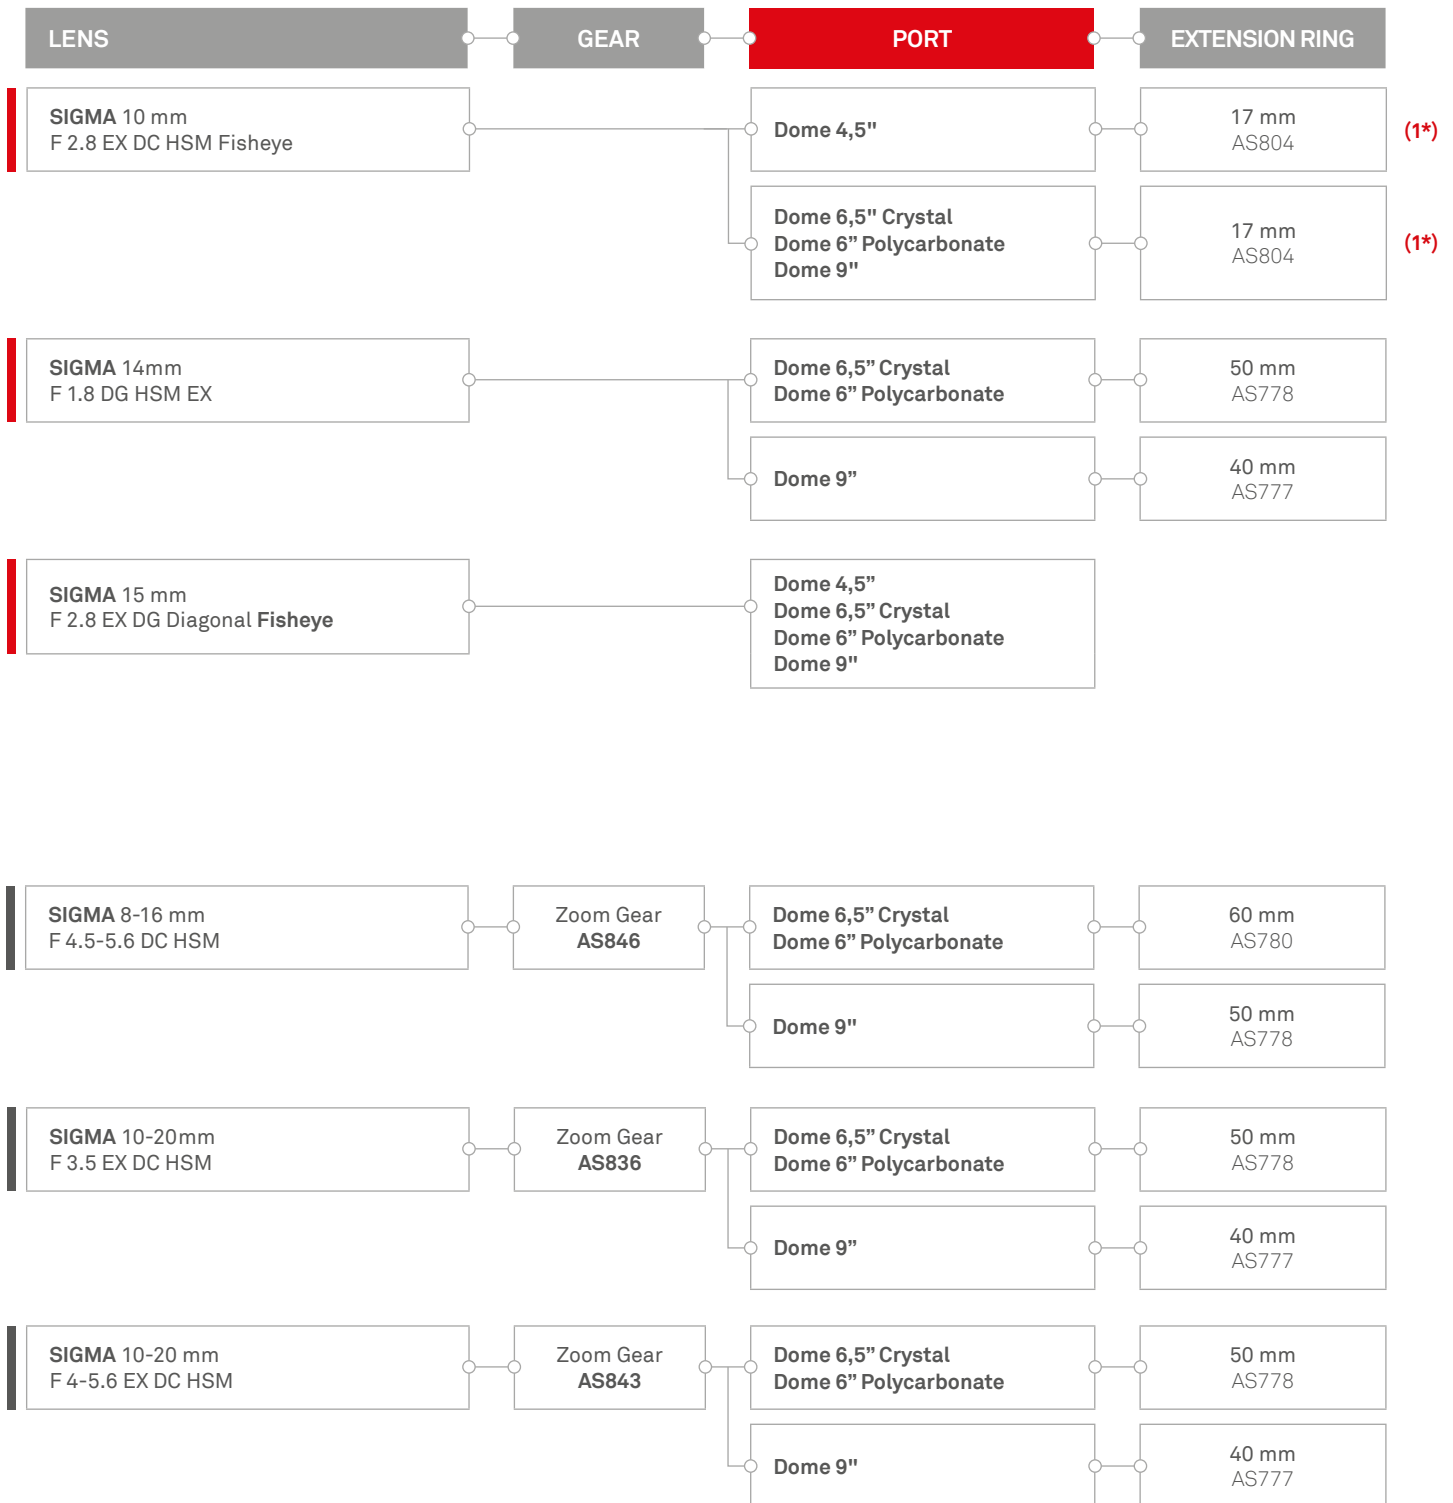

ISOTTA[®]

HOUSINGS and ACCESSORIES
for UNDERWATER PHOTOGRAPHY

PORT CHART **SIGMA**

Last Update 27/07/2020

ISOTECNIC Srl

Via Milano, 177/B | Castelnuovo del Garda | 37014 | Verona | Italia | Partita IVA 04476140233 | Tel. +39 045.6450480

info@isotecnic.it | www.isotecnic.it

Follow us on   

PORT CHART

SIGMA

⚠ CAUTION!

(1*) Come corner softness in the image.

Dome 4,5" -B120 cod.AS770
Dome 6" Polycarbonate -B120 cod.AS801

Dome 6,5" Crystal -B120 cod.AS740
Dome 9" cod. AS795