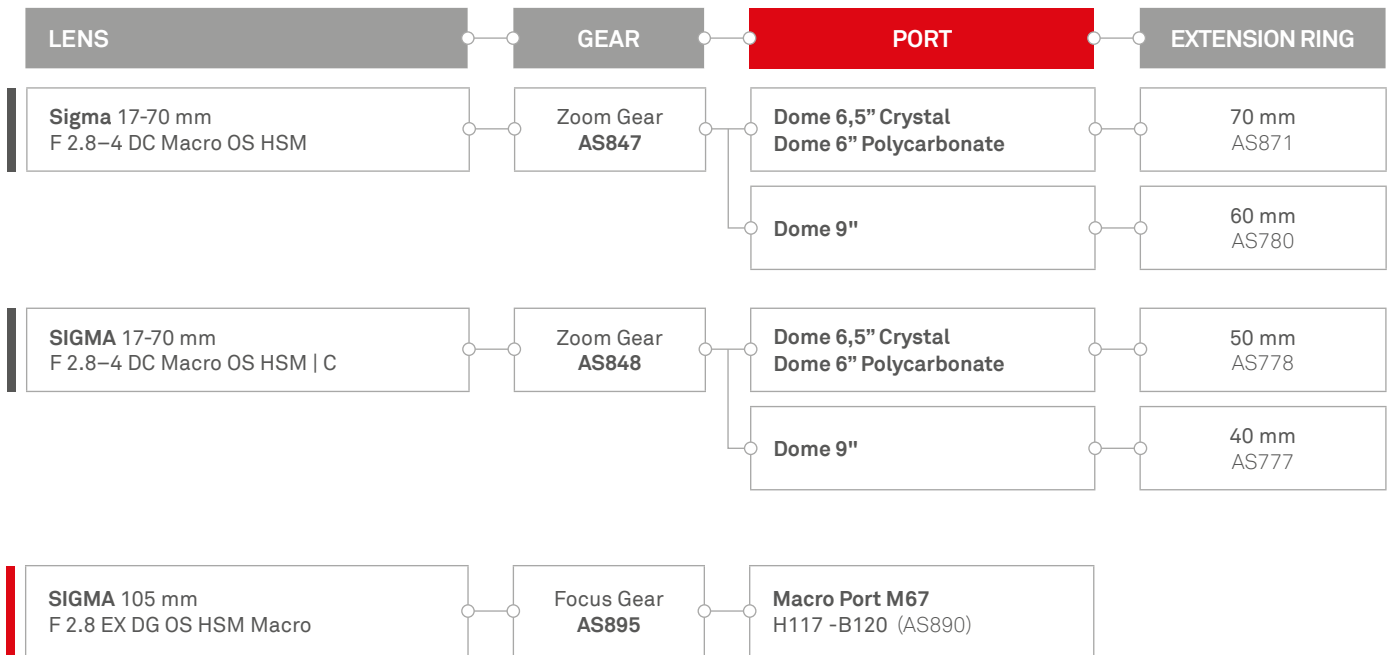

info@isotecnic.it | www.isotecnic.it

Follow us on   

PORT CHART

SIGMA

⚠ CAUTION!

(1*) Come corner softness in the image.

Dome 4,5" -B120 cod.AS770
Dome 6" Polycarbonate -B120 cod.AS801

Dome 6,5" Crystal -B120 cod.AS740
Dome 9" cod.AS795