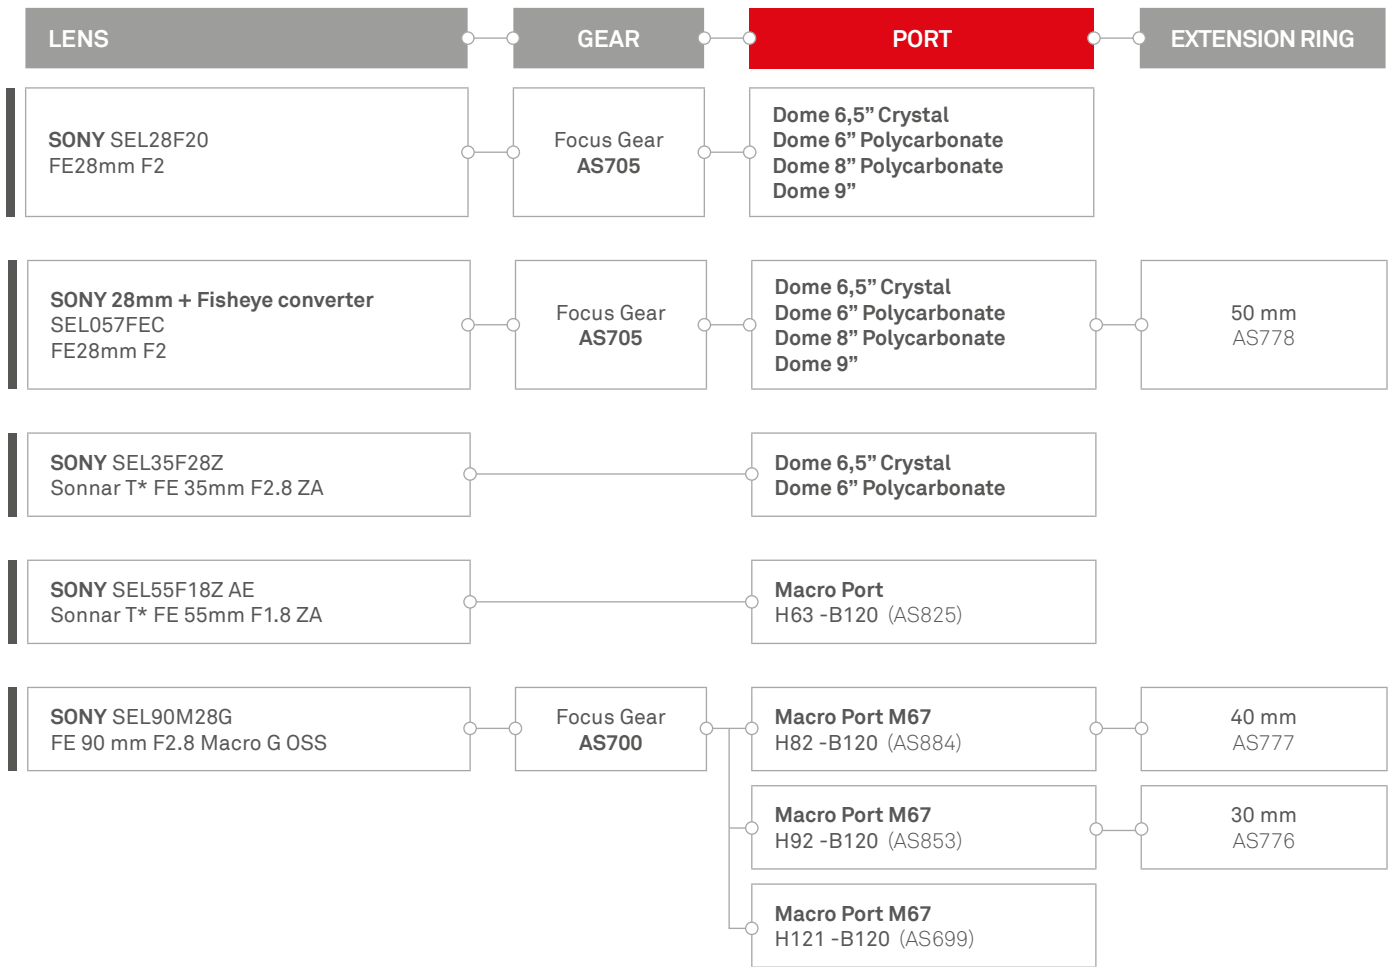

PORT CHART

SONY

Dome 4,5" -B120 cod. AS770

Dome 6,5" Crystal -B120 cod. AS740
Dome 6" Polycarbonate -B120 cod. AS801

Dome 8" Polycarbonate -B120 cod. AS762
Dome 9" -B120 cod. AS795

ISOTECNIC Srl

Via Milano, 177/B | Castelnuovo del Garda | 37014 | Verona | Italia | Partita IVA 04476140233 | Tel. +39 045.6450480

info@isotecnic.it | www.isotecnic.it

Follow us on